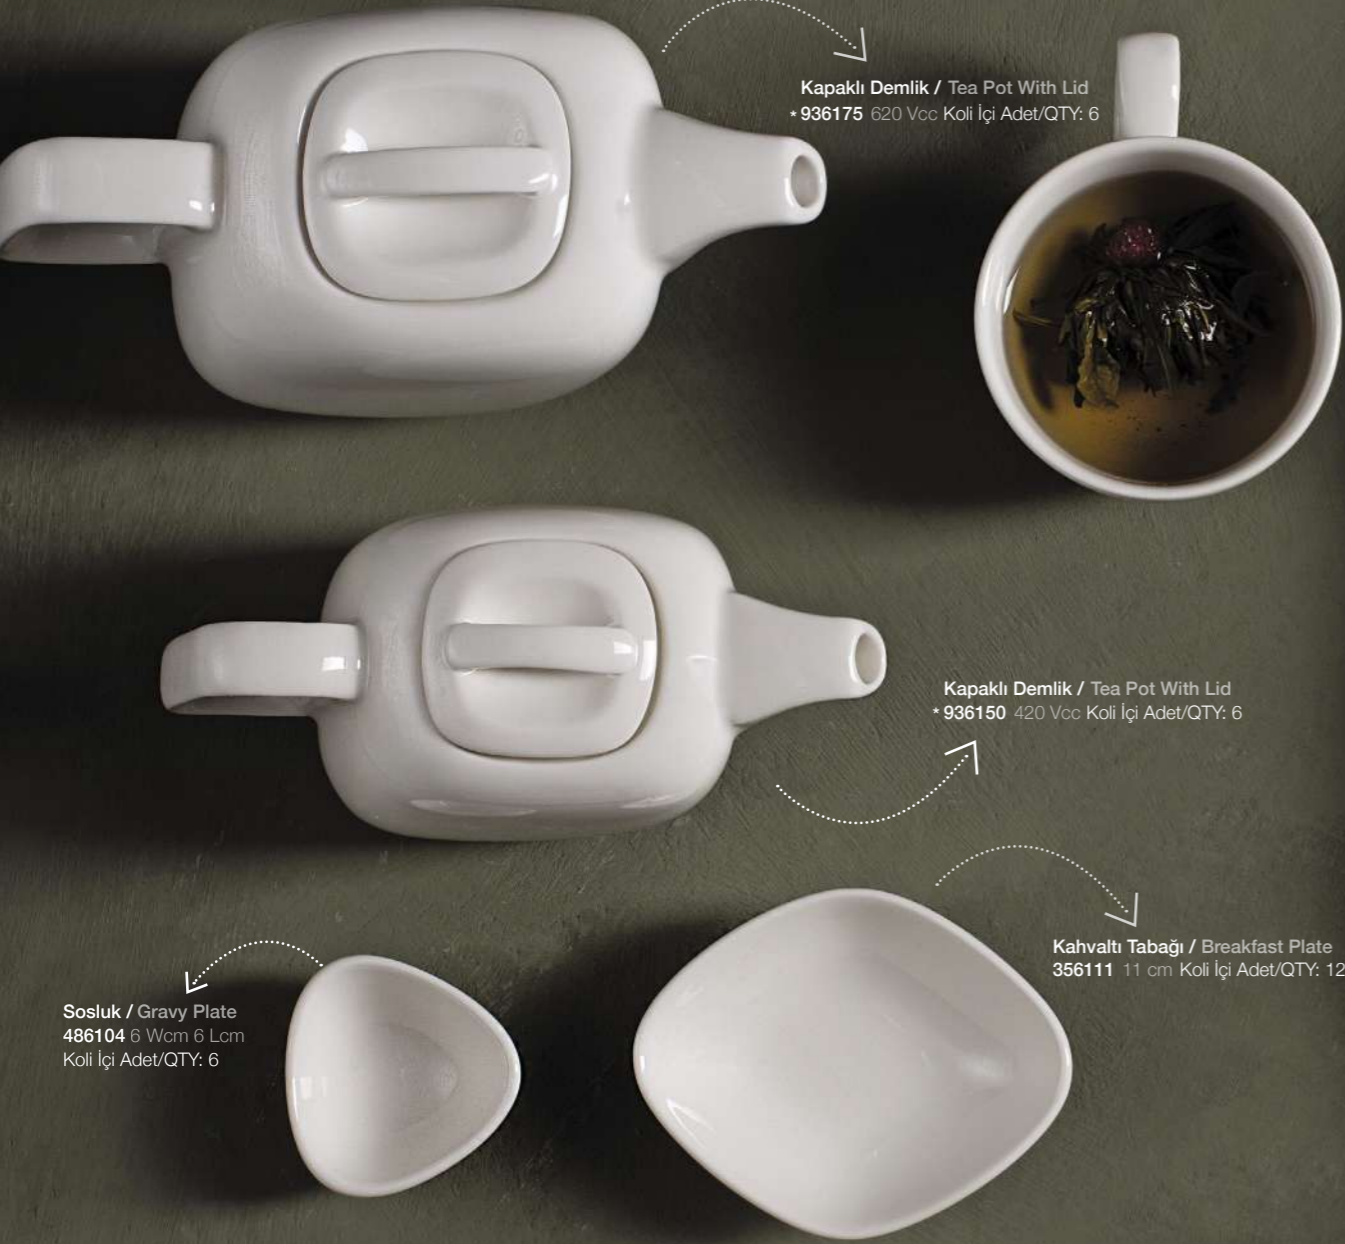

PERSPECTIVE

Kapaklı Demlik / Tea Pot With Lid
*936175 620 Vcc Koli İçi Adet/QTY: 6

Kapaklı Demlik / Tea Pot With Lid
*936150 420 Vcc Koli İçi Adet/QTY: 6

Kahvaltı Tabağı / Breakfast Plate
356111 11 cm Koli İçi Adet/QTY: 12

Sosluk / Gravy Plate
486104 6 Wcm 6 Lcm
Koli İçi Adet/QTY: 6

Farklı Bir Perspektif

İngiltere'de dünyaca ünlü Studio Levien tarafından tasarlanan ve farklı çizgilere sahip Perspective Koleksiyonu, birbirini tamamlayan parçalar düşüncesi üzerine kurulmuştur.

A Different Perspective

Perspective Collection, designed by the world famous Studio Levien from England and having different lines, is built on the idea of complementary parts.