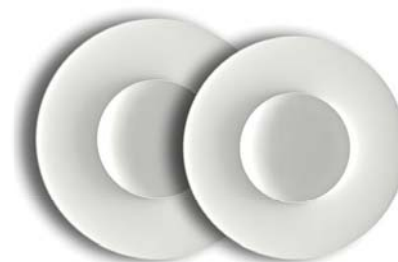

ø28 ALA28SCK00   ø26 ALA26SCK00
deep